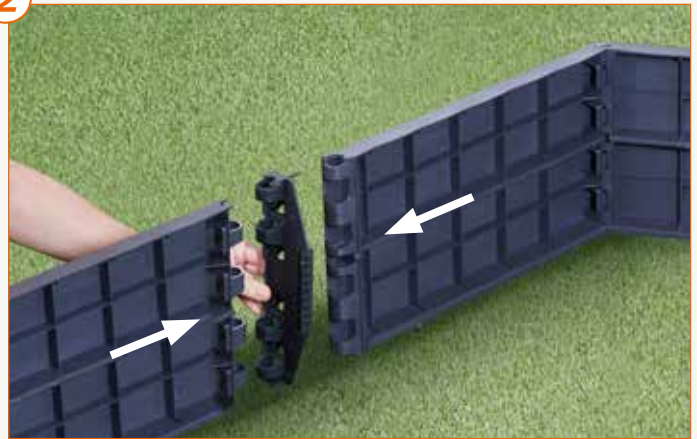

Ergo Kit Raised bed extension set Installation Instruction

- For extending the raised bed by 55 cm
- Ergonomic work at a comfortable height
- Flexible in design height and length

- Multifunction (e.g. composter)
- Decorative surface with wood texture

1

2

3

4

5

6

GARANTIA® – Eine Handelsmarke der Otto Graf GmbH
Otto Graf GmbH Kunststoffzeugnisse
Carl-Zeiss-Straße 2 – 6 • DE-79331 Teningen • info@garantia.de

Graf Distribution S.A.R.L. • Transformateur de matières plastiques
45, route d'Ernolsheim • FR-67120 Dachstein-Gare • info@garantia.fr

GRAF IBERICA • Tecnología del Plástico S.L.
Marquès Caldes de Montbui 114 • ES-17003 Girona • info@grafiberica.com

Graf UK Ltd • Target House • Thorpe Way Ind. Estate
Banbury • Oxfordshire • UK-OX16 4SP • info@garantia.co.uk